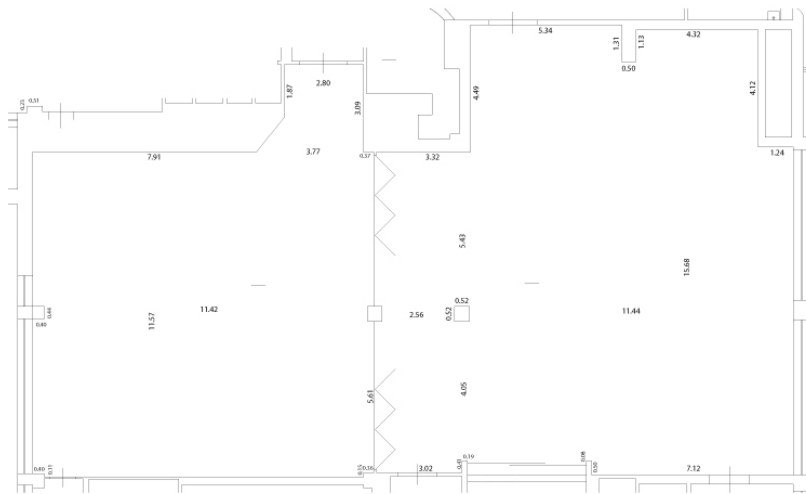

## Jūra+Jūrmala conference hall

NAME	Size (m2)	Length (m2)	Width (m2)	Hight (m)
Jūra+Jūrmala	355	26	26	3

Theatre	Classroom	U-shape	Board room	Banquet	Reception
					
300	200	75	90	190	250