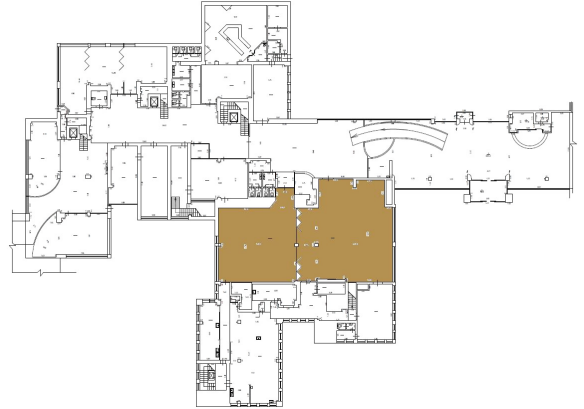

## Jūra+Jūrmala conference hall

NAME	Size (m2)	Length (m2)	Width (m2)	Hight (m)
Jūra+Jūrmala	355	26	26	3

Theatre	Classroom	U-shape	Board room	Banquet	Reception
					
300	200	75	90	190	250