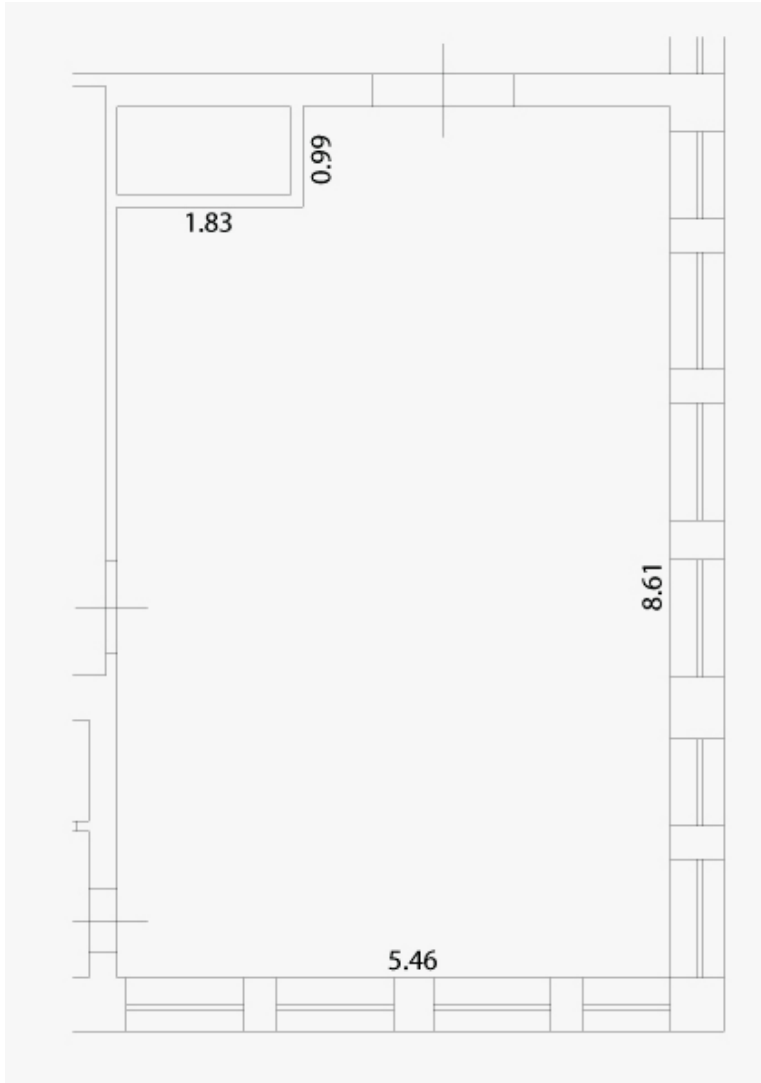

## Boardroom

NAME	Size (m2)	Length (m2)	Width (m2)	Hight (m)
Boardroom	45	9	5	3

U-shape	Board room	Banquet	Reception	Theatre	Classroom
					
12	12	n/a	n/a	n/a	n/a