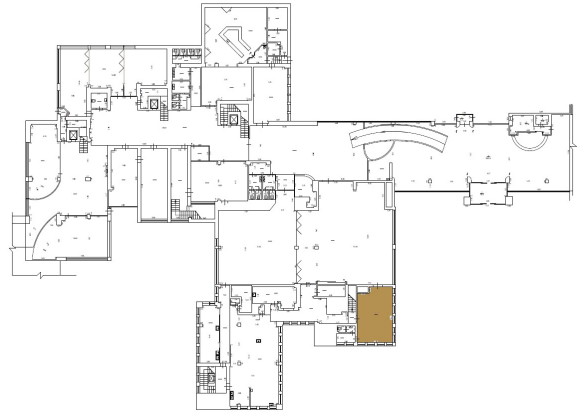

## Boardroom

NAME	Size (m2)	Length (m2)	Width (m2)	Hight (m)
Boardroom	45	9	5	3

U-shape	Board room	Banquet	Reception	Theatre	Classroom
					
12	12	n/a	n/a	n/a	n/a