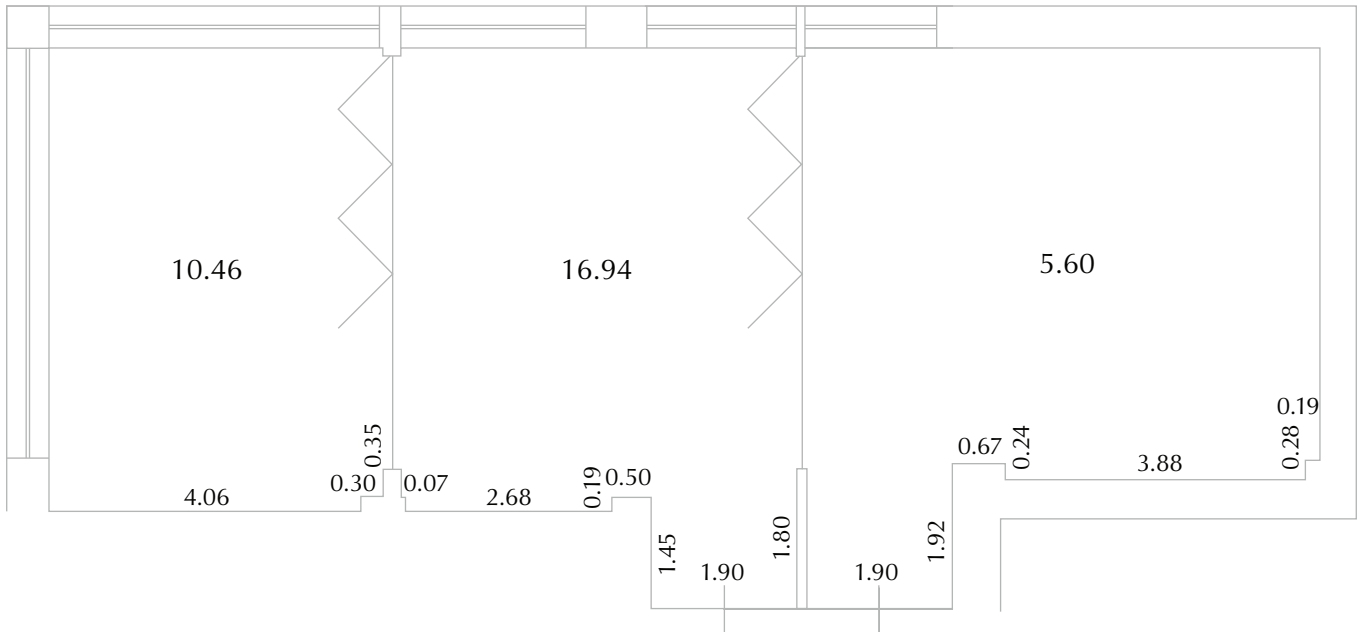

# Krasts I + Krasts II meeting room

Name	Size (m <sup>2</sup> )	Length (m <sup>2</sup> )	Width (m <sup>2</sup> )	Height (m)
<b>Krasts I+II</b>	<b>114</b>	<b>19</b>	<b>6</b>	<b>3</b>

Theatre	Classroom	U-shape	Board room	Banquet	Reception
					
<b>60</b>	<b>40</b>	<b>40</b>	<b>40</b>	<b>50</b>	<b>60</b>