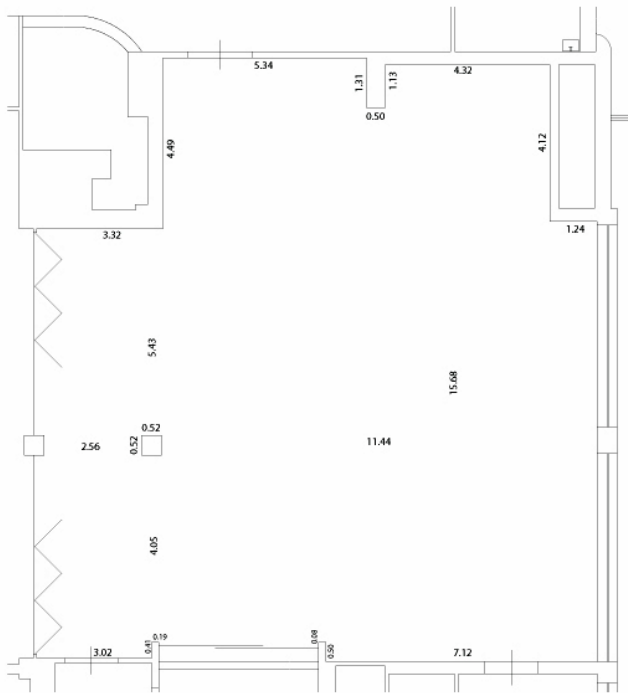

Baltic Beach Hotel & SPA

medical spa • conferences

Jūra meeting room

NAME	Size (m2)	Length (m2)	Width (m2)	Hight (m)
Jūra	210	15	12	3

Theatre	Classroom	U-shape	Board room	Banquet	Reception
170	70	40	60	110	140