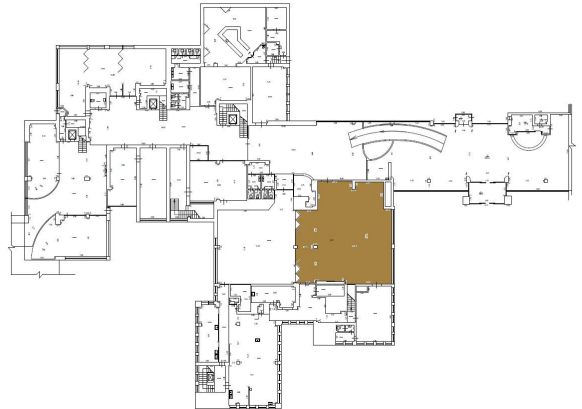

Baltic Beach Hotel & SPA

medical spa • conferences

Jūra meeting room

NAME	Size (m2)	Length (m2)	Width (m2)	Hight (m)
Jūra	210	15	12	3

Theatre	Classroom	U-shape	Board room	Banquet	Reception
170	70	40	60	110	140