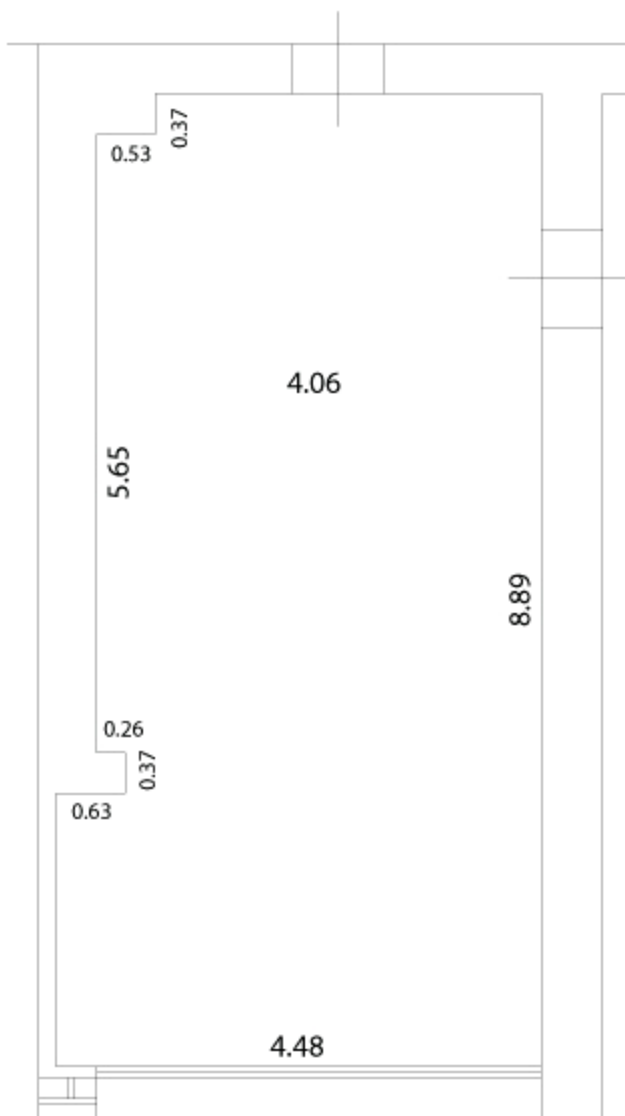

Baltic Beach Hotel & SPA

medical spa • conferences

Banga meeting room

NAME	Size (m2)	Length (m2)	Width (m2)	Hight (m)
Banga	39	9	4	3

Theatre	Classroom	U-shape	Board room	Banquet	Reception
					
30	16	14	14	n/a	n/a