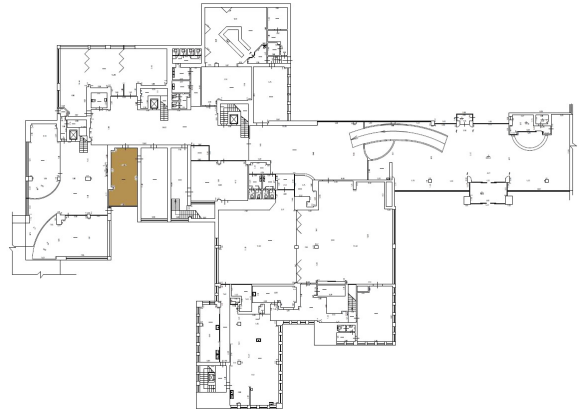

Baltic Beach Hotel & SPA

medical spa • conferences

Banga meeting room

NAME	Size (m2)	Length (m2)	Width (m2)	Hight (m)
Banga	39	9	4	3

Theatre	Classroom	U-shape	Board room	Banquet	Reception
					
30	16	14	14	n/a	n/a