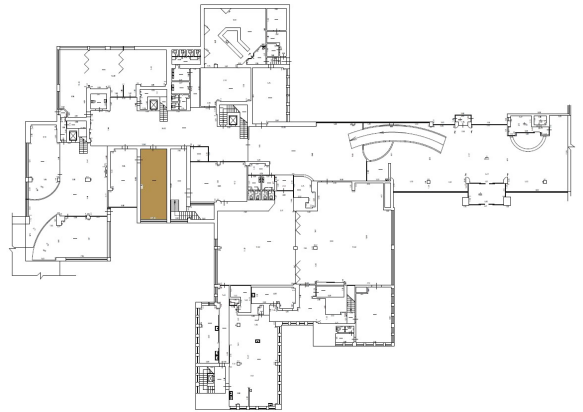

## Selga meeting room

NAME	Size (m2)	Length (m2)	Width (m2)	Hight (m)
Selga	44	11	4	3

Theatre	Classroom	U-shape	Board room	Banquet	Reception
					
35	16	16	16	n/a	n/a